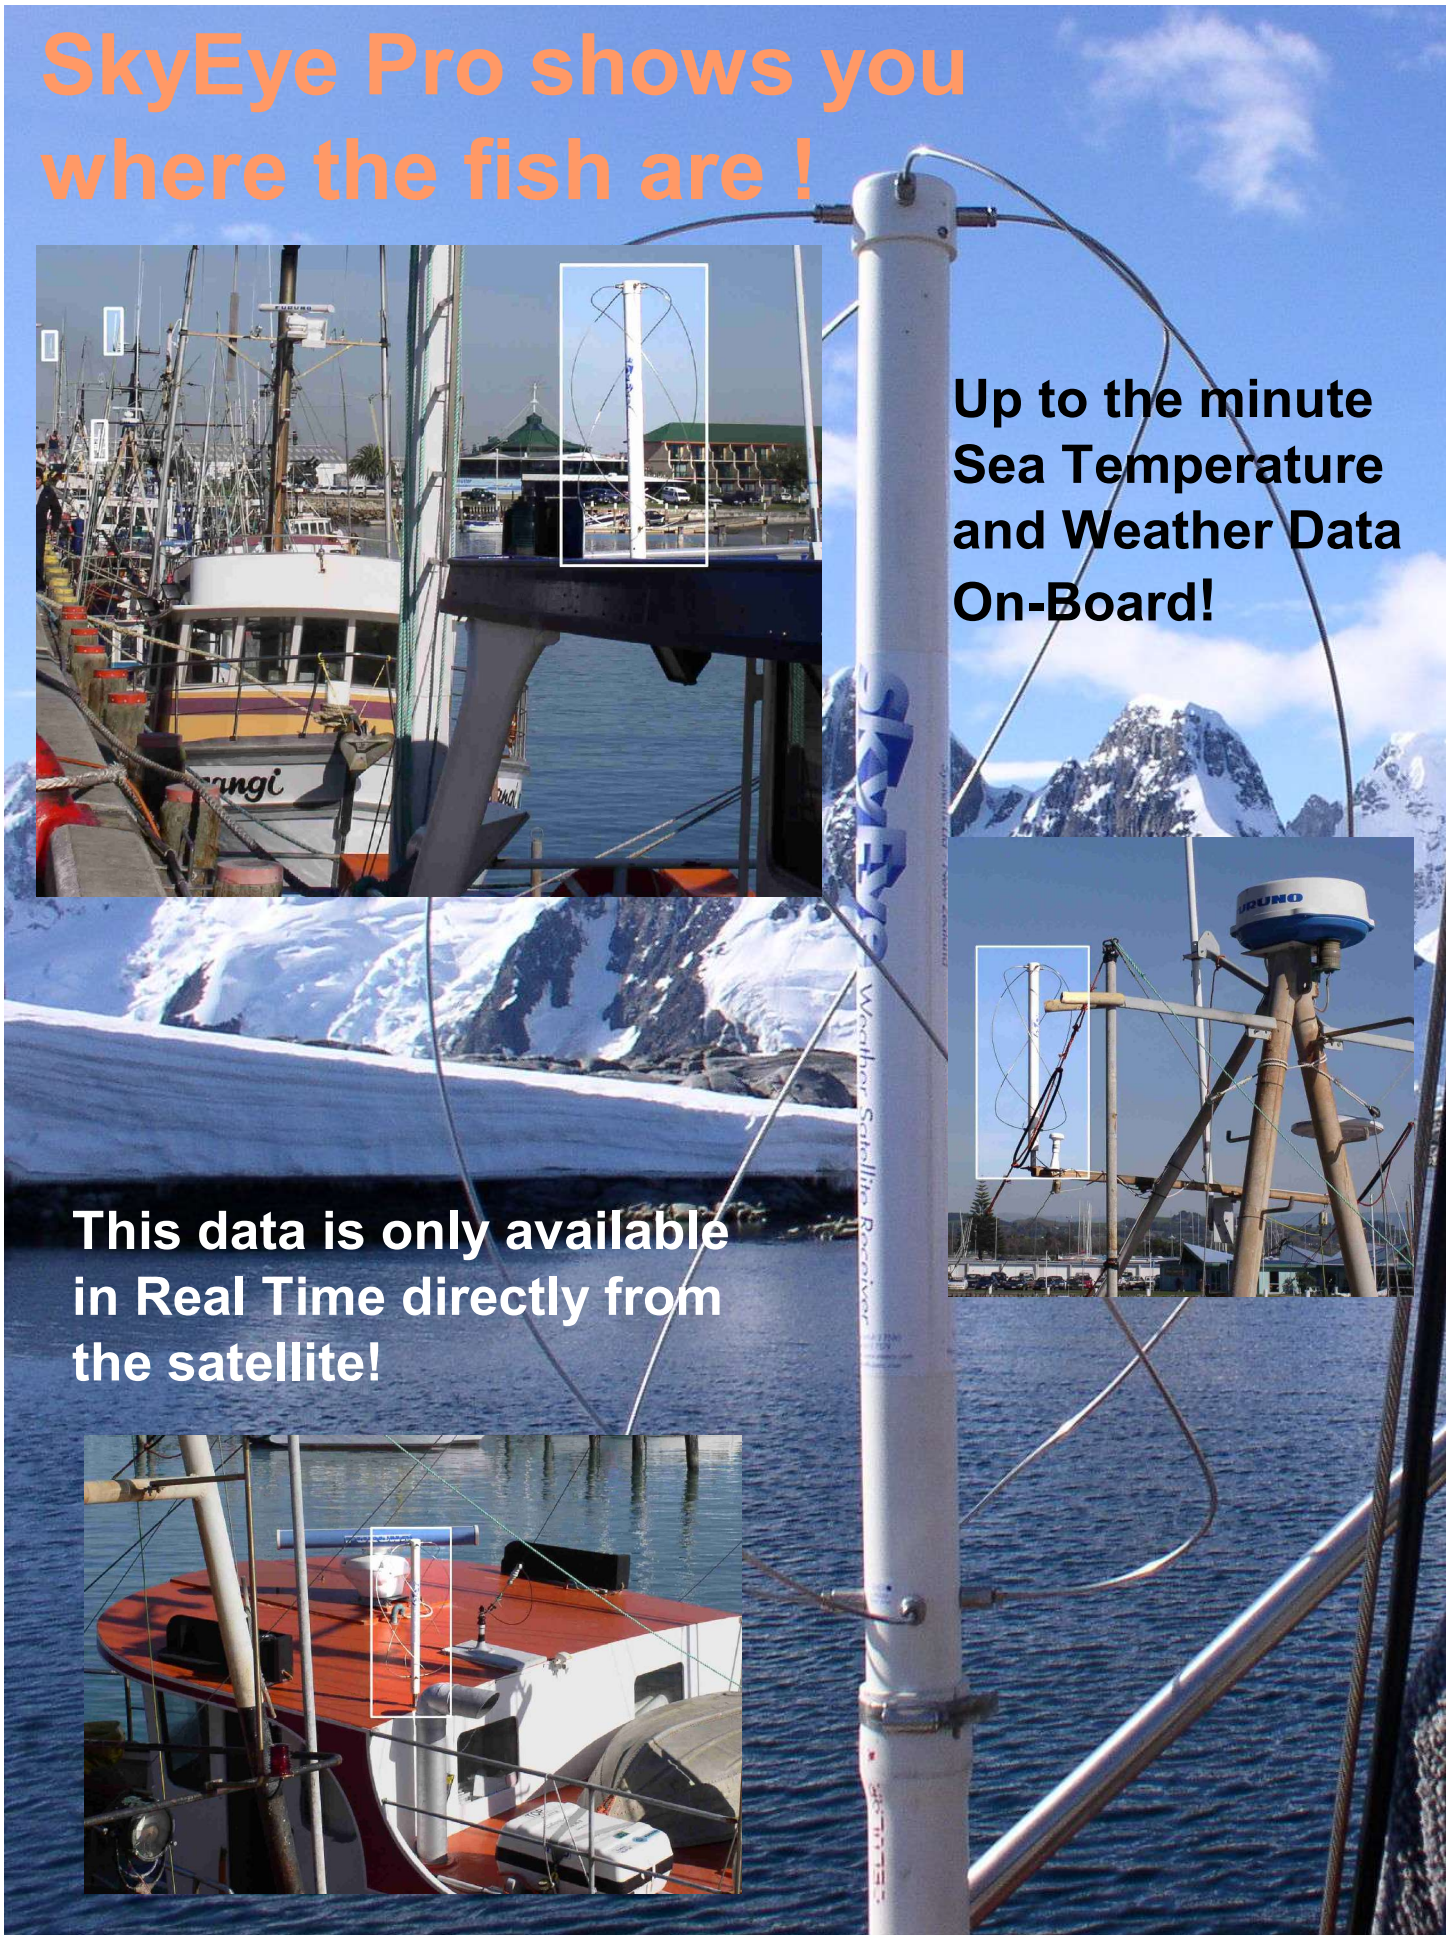

SkyEye Pro shows you where the fish are !

**Up to the minute
Sea Temperature
and Weather Data
On-Board!**

**This data is only available
in Real Time directly from
the satellite!**

SkyEye Pro shows you where the fish are !

SkyEye Pro is a computer based weather satellite receiving system that collects data transmitted from NOAA Polar Orbiting Satellites.

SkyEye Pro tracks these satellites, captures the data and converts it into pictures.

The information that SkyEye Pro receives and converts is real time data processed on-board, ... and it's free!

Each satellite image is a wide area snapshot of the mariner's location from the satellite 450 miles overhead.

Incorporated features in the SkyEye Pro edition include:

- Very accurate sea surface temperature resolution to half a degree Fahrenheit
- Worldwide land elevations and ocean depths data
- Advanced image enhancement
- A worldwide land overlay grid
- Vessels track directly on a satellite image