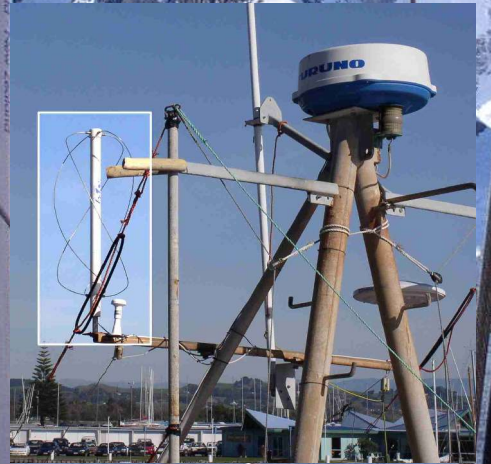

SkyEye Pro shows you where the fish are !

**Up to the minute
Sea Temperature
and Weather Data
On-Board!**

**This data is only available
in Real Time directly from
the satellite!**

SkyEye Pro shows you where the fish are !

SkyEye Pro is a computer based weather satellite receiving system that collects data transmitted from NOAA Polar Orbiting Satellites.

SkyEye Pro tracks these satellites, captures the data and converts it into pictures.

The information that SkyEye Pro receives and converts is real time data processed on-board, ... and it's free!

Each satellite image is a wide area snapshot of the mariner's location from the satellite 450 miles overhead.

The fully automated system provides infrared images which detail sea surface temperatures, a feature most valued by fishermen.

A visible light image shows cloud and weather patterns. Good weather management can optimize your working time and minimize wear and tear.