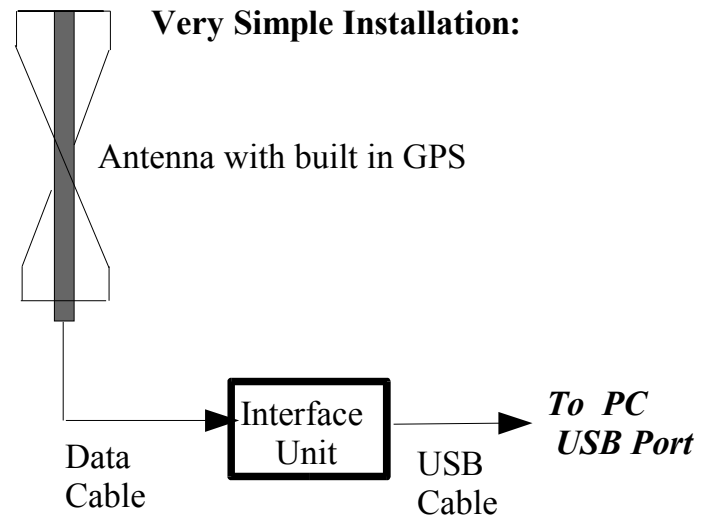

The information that SkyEye Pro receives and converts is real time data processed on-board, ... and it's free!

Each satellite image is a wide area snapshot of the mariner's location from the satellite 450 miles overhead.

The fully automated system provides infrared images which detail sea surface temperatures, a feature most valued by fishermen.

A visible light image shows cloud and weather patterns. Good weather management can optimize your working time and minimize wear and tear.

Incorporated features in the SkyEye Pro edition include:

- Very accurate sea surface temperature resolution to half a degree Fahrenheit
- Worldwide land elevations and ocean depths data
- Advanced image enhancement
- A worldwide land overlay grid
- Vessels track directly on a satellite image

New Zealand East Coast fisherman Karl Bennett says...

“The SkyEye system we have aboard *Melinda* receives up to five images daily allowing us to monitor change. We leave the system running and via our ship's computer we're able to monitor weather patterns and systems headed our way. With a click on the mouse and some simple image enhancement, our infrared images provide up-to-the-minute sea surface temperature data making it relatively easy to find water temperature breaks. The accuracy of these images is precise and rewarding, saving us many hours of steaming.”

PC System Requiements:

400 Mhz Pentium II or greater
Windows 2000 or Windows XP*
USB Port

www.xaxero.com

SkyEye Systems Ltd

po Box 1 Westpark Village, West Harbour,
Auckland 1250, New Zealand.

Tel: (64) 09 412 7580

Fax: (64) 09 412 7579

Web: www.xaxero.com

email: skyeye@xaxero.com

*Windows 2000 and Windows XP are registered trademarks of the Microsoft Corporation